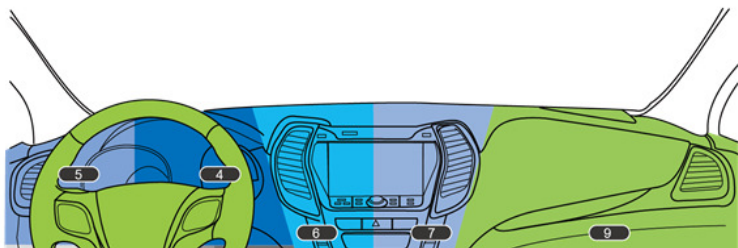

CUB TPMS Application Chart - European Ma

MAKE	MODEL	Model code	Start Year	End Year	SCHRADER Sensor Part# (NEW)	Relearn Type (For reference only)	OBD II (CUB Module SUPPORT)	Type	Sensor Manuf.
VOLVO	V70	B	07/2014	06/2016	4070	A/O (VO-3)	Y	433MHZ	VDO
VOLVO	V90	P	09/2016	12/2017	3069	A (VO-1)		433MHZ	SCHRADER
VOLVO	XC60	D	05/2008	06/2014	4021	A (VO-1)		433MHZ	VDO
VOLVO	XC60	D	07/2014	12/2016	4070	A		433MHZ	VDO
VOLVO	XC70	S	05/2007	12/2007	3046	A (VO-1)		433MHZ	SCHRADER
VOLVO	XC70	B	01/2008	06/2014	4021	A (VO-1)		433MHZ	VDO
VOLVO	XC70	B	07/2014	06/2016	4070	A/O (VO-3)	Y	433MHZ	VDO
VOLVO	XC90	C	04/2002	12/2014	3046	A (VO-1)		433MHZ	SCHRADER
VOLVO	XC90	L	01/2015	12/2017	3069	A (VO-1)/O (VO-3)	Y	433MHZ	SCHRADER

: If the sensor can't be programmed, please contact your dealer directly.

The Information in this document is believed to be accurate. CUB Incorporated is not responsible for any incorrect informatio

Relearn type:

A:Auto relearn,O:OBDII relearn,S: Stationery relearn

OBD Port Location: